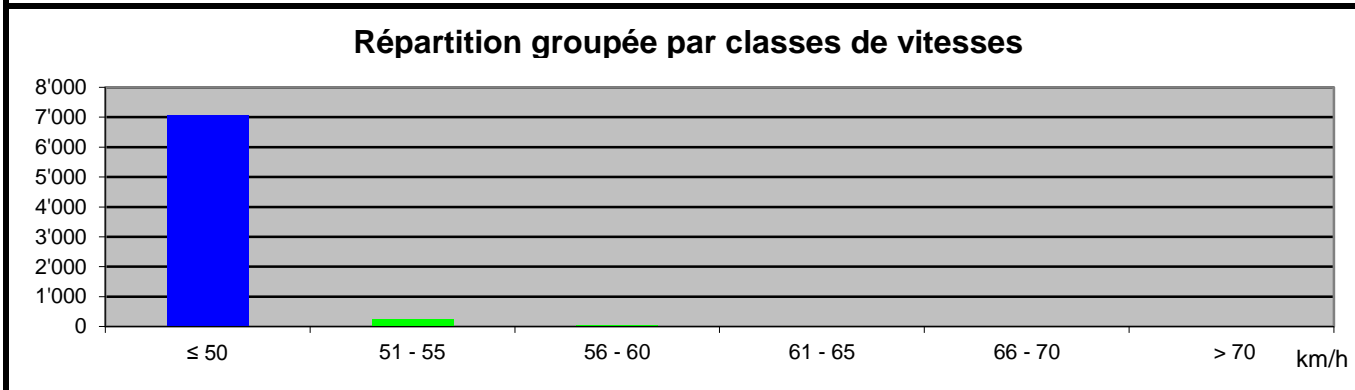

Nombres selon les vitesses

No de site 1
Nom de rue Route de la Fortune

Heure début analyse 03.03.2015 11:03:00
Heure fin analyse 05.03.2015 09:59:42

Genre de rue principale
Propriétés communale, en localité

Localité 1047 Donneloye
en direction Prahins
Limitation de vitesse 50 km/h

Distribution des vitesses									
km/h	nbre	km/h	nbre	km/h	nbre	km/h	nbre	km/h	nbre
3	---	42	554	81	---	120	---	159	---
4	---	43	568	82	---	121	---	160	---
5	---	44	605	83	---	122	---	161	---
6	---	45	544	84	---	123	---	162	---
7	---	46	470	85	---	124	---	163	---
8	6	47	392	86	---	125	---	164	---
9	7	48	307	87	---	126	---	165	---
10	9	49	232	88	---	127	---	166	---
11	17	50	165	89	---	128	---	167	---
12	23	51	107	90	---	129	---	168	---
13	25	52	65	91	---	130	---	169	---
14	12	53	43	92	---	131	---	170	---
15	18	54	24	93	---	132	---	171	---
16	17	55	19	94	---	133	---	172	---
17	20	56	12	95	---	134	---	173	---
18	11	57	9	96	---	135	---	174	---
19	4	58	10	97	---	136	---	175	---
20	9	59	6	98	---	137	---	176	---
21	18	60	3	99	---	138	---	177	---
22	15	61	1	100	---	139	---	178	---
23	29	62	2	101	---	140	---	179	---
24	16	63	---	102	---	141	---	180	---
25	20	64	---	103	---	142	---	181	---
26	34	65	---	104	---	143	---	182	---
27	24	66	---	105	---	144	---	183	---
28	43	67	---	106	---	145	---	184	---
29	49	68	---	107	---	146	---	185	---
30	62	69	1	108	---	147	---	186	---
31	108	70	---	109	---	148	---	187	---
32	102	71	---	110	---	149	---	188	---
33	120	72	---	111	---	150	---	189	---
34	148	73	---	112	---	151	---	190	---
35	176	74	---	113	---	152	---	191	---
36	219	75	---	114	---	153	---	192	---
37	275	76	---	115	---	154	---	193	---
38	303	77	---	116	---	155	---	194	---
39	360	78	---	117	---	156	---	195	---
40	442	79	---	118	---	157	---	196	---
41	477	80	---	119	---	158	---	197	---

Résultats statistiques		
Total		7'357
	≤ 50 km/h	7'055
	51 - 55 km/h	258
	56 - 60 km/h	40
	61 - 65 km/h	3
	66 - 70 km/h	1
	> 70 km/h	0
Vitesse moyenne	V_m	41.1 km/h
Vitesse 85% véh.	V_{85}	47 km/h
Vitesse 50% véh.	V_{50}	42 km/h
Nombre de valeurs	$\leq V_{50}$	3'772

Nombres selon les vitesses

No de site : 1
Nom de rue : Route de la Fortune
Localité : 1047 Donneloye
Propriétés : communale , en localité

Heure début analyse : 03.03.2015 : 11:03:00
Heure fin analyse : 05.03.2015 : 09:59:42
Genre de rue : principale
en direction : Prahins
Limitation de vitesse : 50 km/h