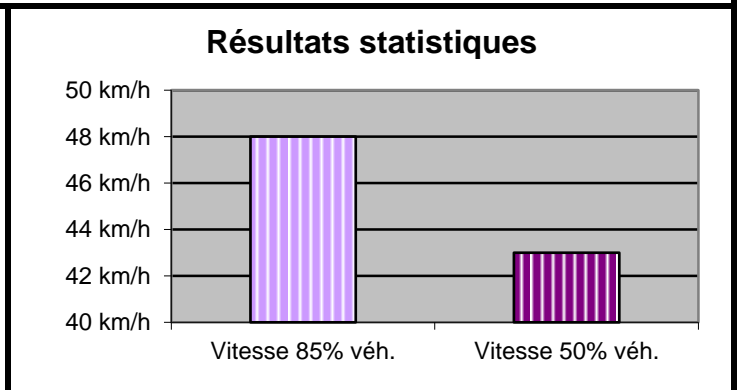

Nombres selon les vitesses

No de site 3
Nom de rue Route de la Fortune

Heure début analyse 02.03.2015 10:00:24
Heure fin analyse 03.03.2015 10:52:00

Genre de rue principale
Propriétés communale, en localité

Localité 1407 Donneloye
en direction Prahins
Limitation de vitesse 50 km/h

Distribution des vitesses									
km/h	nbre	km/h	nbre	km/h	nbre	km/h	nbre	km/h	nbre
3	---	42	293	81	---	120	---	159	---
4	---	43	270	82	---	121	---	160	---
5	---	44	284	83	---	122	---	161	---
6	---	45	292	84	---	123	---	162	---
7	---	46	254	85	---	124	---	163	---
8	---	47	226	86	---	125	---	164	---
9	4	48	149	87	---	126	---	165	---
10	3	49	136	88	---	127	---	166	---
11	5	50	92	89	---	128	---	167	---
12	2	51	81	90	---	129	---	168	---
13	2	52	50	91	---	130	---	169	---
14	4	53	31	92	---	131	---	170	---
15	1	54	20	93	---	132	---	171	---
16	2	55	13	94	---	133	---	172	---
17	5	56	6	95	---	134	---	173	---
18	2	57	2	96	---	135	---	174	---
19	6	58	6	97	---	136	---	175	---
20	5	59	3	98	---	137	---	176	---
21	5	60	4	99	---	138	---	177	---
22	8	61	4	100	---	139	---	178	---
23	6	62	3	101	---	140	---	179	---
24	7	63	1	102	---	141	---	180	---
25	13	64	2	103	---	142	---	181	---
26	6	65	---	104	---	143	---	182	---
27	14	66	2	105	---	144	---	183	---
28	11	67	---	106	---	145	---	184	---
29	18	68	---	107	---	146	---	185	---
30	25	69	1	108	---	147	---	186	---
31	29	70	3	109	---	148	---	187	---
32	60	71	---	110	---	149	---	188	---
33	68	72	---	111	---	150	---	189	---
34	73	73	---	112	---	151	---	190	---
35	97	74	---	113	---	152	---	191	---
36	111	75	---	114	---	153	---	192	---
37	153	76	---	115	---	154	---	193	---
38	151	77	---	116	---	155	---	194	---
39	212	78	---	117	---	156	---	195	---
40	190	79	---	118	---	157	---	196	---
41	256	80	---	119	---	158	---	197	---

Résultats statistiques		
Total		3'782
	≤ 50 km/h	3'550
	51 - 55 km/h	195
	56 - 60 km/h	21
	61 - 65 km/h	10
	66 - 70 km/h	6
	> 70 km/h	0
Vitesse moyenne	V_m	42.0 km/h
Vitesse 85% véh.	V_{85}	48 km/h
Vitesse 50% véh.	V_{50}	43 km/h
Nombre de valeurs	$\leq V_{50}$	2'117

Nombres selon les vitesses

No de site : 3
Nom de rue : Route de la Fortune
Localité : 1407 Donneloye
Propriétés : communale , en localité

Heure début analyse : 02.03.2015 : 10:00:24
Heure fin analyse : 03.03.2015 : 10:52:00
Genre de rue : principale
en direction : Prahins
Limitation de vitesse : 50 km/h