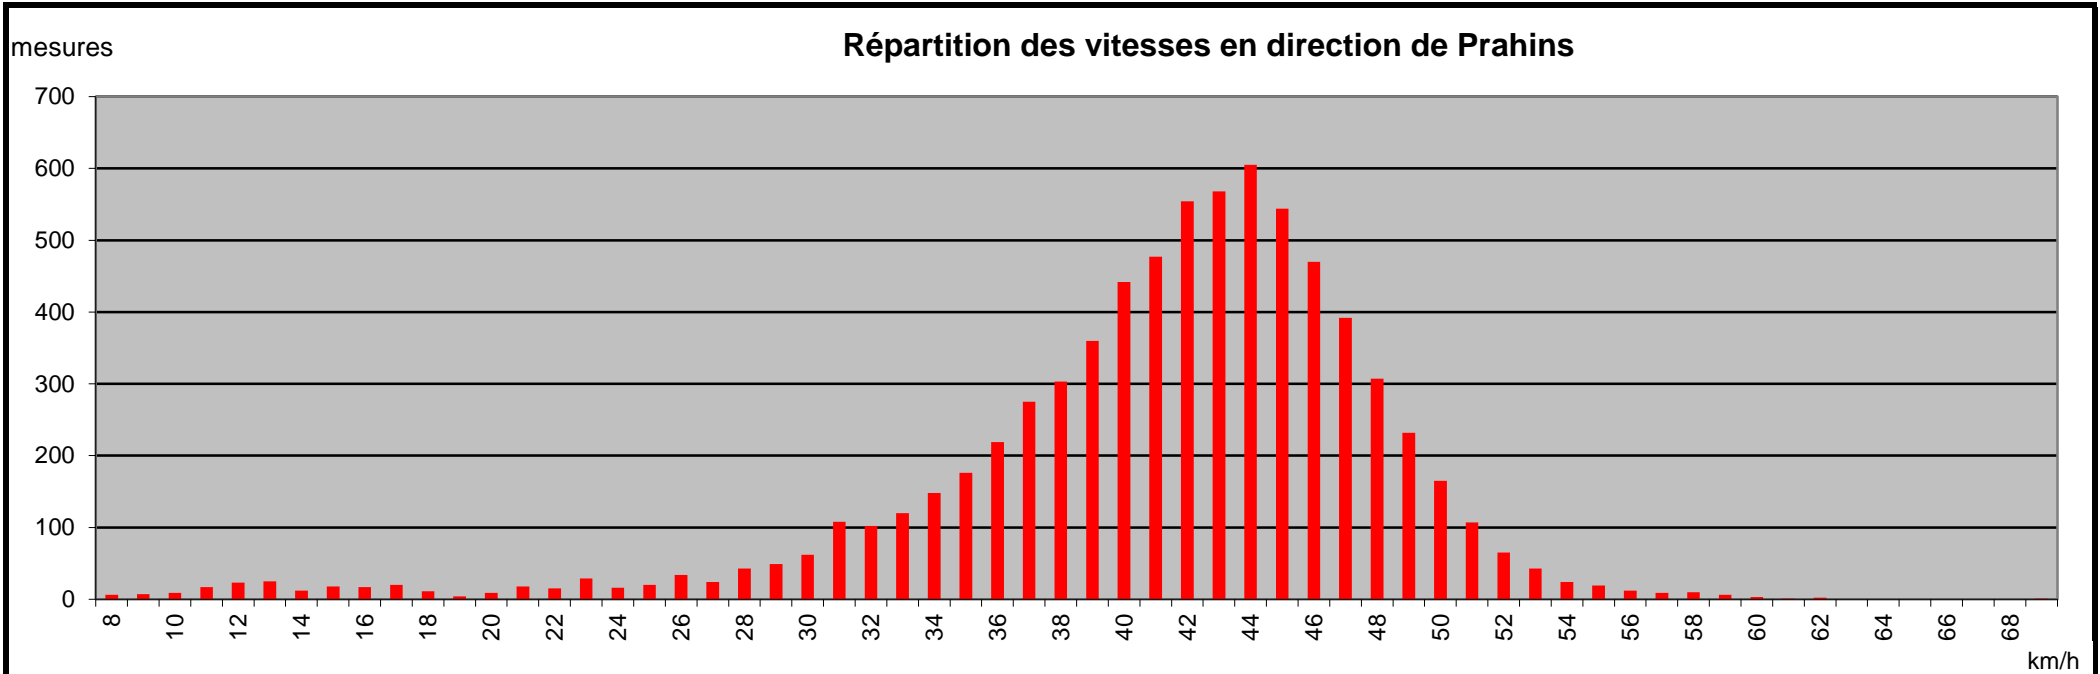

Nombres selon les vitesses

No de site 1
Nom de rue Route de la Fortune

Heure début analyse 03.03.2015 11:03:00
Heure fin analyse 05.03.2015 09:59:42

Genre de rue principale
Propriétés communale, en localité

Localité 1047 Donneloye
en direction Prahins
Limitation de vitesse 50 km/h

Distribution des vitesses									
km/h	nbre	km/h	nbre	km/h	nbre	km/h	nbre	km/h	nbre
3	---	42	554	81	---	120	---	159	---
4	---	43	568	82	---	121	---	160	---
5	---	44	605	83	---	122	---	161	---
6	---	45	544	84	---	123	---	162	---
7	---	46	470	85	---	124	---	163	---
8	6	47	392	86	---	125	---	164	---
9	7	48	307	87	---	126	---	165	---
10	9	49	232	88	---	127	---	166	---
11	17	50	165	89	---	128	---	167	---
12	23	51	107	90	---	129	---	168	---
13	25	52	65	91	---	130	---	169	---
14	12	53	43	92	---	131	---	170	---
15	18	54	24	93	---	132	---	171	---
16	17	55	19	94	---	133	---	172	---
17	20	56	12	95	---	134	---	173	---
18	11	57	9	96	---	135	---	174	---
19	4	58	10	97	---	136	---	175	---
20	9	59	6	98	---	137	---	176	---
21	18	60	3	99	---	138	---	177	---
22	15	61	1	100	---	139	---	178	---
23	29	62	2	101	---	140	---	179	---
24	16	63	---	102	---	141	---	180	---
25	20	64	---	103	---	142	---	181	---
26	34	65	---	104	---	143	---	182	---
27	24	66	---	105	---	144	---	183	---
28	43	67	---	106	---	145	---	184	---
29	49	68	---	107	---	146	---	185	---
30	62	69	1	108	---	147	---	186	---
31	108	70	---	109	---	148	---	187	---
32	102	71	---	110	---	149	---	188	---
33	120	72	---	111	---	150	---	189	---
34	148	73	---	112	---	151	---	190	---
35	176	74	---	113	---	152	---	191	---
36	219	75	---	114	---	153	---	192	---
37	275	76	---	115	---	154	---	193	---
38	303	77	---	116	---	155	---	194	---
39	360	78	---	117	---	156	---	195	---
40	442	79	---	118	---	157	---	196	---
41	477	80	---	119	---	158	---	197	---

Résultats statistiques		
Total		7'357
	≤ 50 km/h	7'055
	51 - 55 km/h	258
	56 - 60 km/h	40
	61 - 65 km/h	3
	66 - 70 km/h	1
	> 70 km/h	0
Vitesse moyenne	V_m	41.1 km/h
Vitesse 85% véh.	V_{85}	47 km/h
Vitesse 50% véh.	V_{50}	42 km/h
Nombre de valeurs	$\leq V_{50}$	3'772

Nombres selon les vitesses

No de site : 1
Nom de rue : Route de la Fortune
Localité : 1047 Donneloye
Propriétés : communale , en localité

Heure début analyse : 03.03.2015 : 11:03:00
Heure fin analyse : 05.03.2015 : 09:59:42
Genre de rue : principale
en direction : Prahins
Limitation de vitesse : 50 km/h