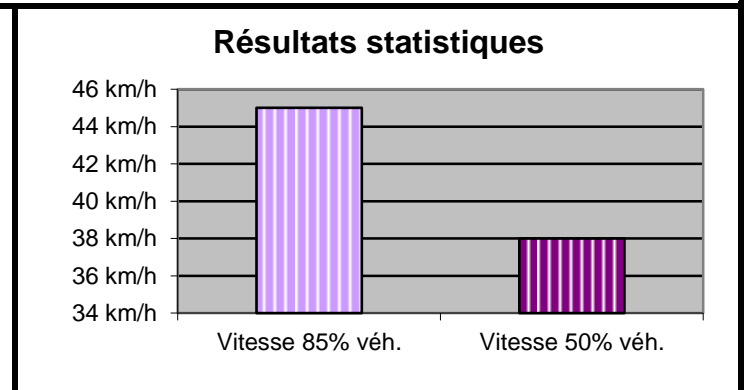

Nombres selon les vitesses

No de site 1
Nom de rue Rue de la Barbeyre

Heure début analyse 24.02.2015 14:04:00
Heure fin analyse 26.02.2015 17:59:18

Genre de rue secondaire
Propriétés communale , en localité

Localité 1407 Gossens
en direction Orzens
Limitation de vitesse 50 km/h

Distribution des vitesses									
km/h	nbre	km/h	nbre	km/h	nbre	km/h	nbre	km/h	nbre
3	---	42	32	81	---	120	---	159	---
4	---	43	36	82	---	121	---	160	---
5	---	44	24	83	---	122	---	161	---
6	---	45	17	84	---	123	---	162	---
7	---	46	23	85	---	124	---	163	---
8	5	47	13	86	---	125	---	164	---
9	1	48	11	87	---	126	---	165	---
10	---	49	6	88	---	127	---	166	---
11	4	50	5	89	---	128	---	167	---
12	4	51	4	90	---	129	---	168	---
13	5	52	4	91	---	130	---	169	---
14	2	53	3	92	---	131	---	170	---
15	4	54	5	93	---	132	---	171	---
16	4	55	3	94	---	133	---	172	---
17	3	56	2	95	---	134	---	173	---
18	1	57	1	96	---	135	---	174	---
19	7	58	3	97	---	136	---	175	---
20	6	59	1	98	---	137	---	176	---
21	2	60	---	99	---	138	---	177	---
22	2	61	---	100	---	139	---	178	---
23	7	62	---	101	---	140	---	179	---
24	3	63	---	102	---	141	---	180	---
25	4	64	2	103	---	142	---	181	---
26	3	65	---	104	---	143	---	182	---
27	12	66	1	105	---	144	---	183	---
28	5	67	1	106	---	145	---	184	---
29	13	68	---	107	---	146	---	185	---
30	17	69	---	108	---	147	---	186	---
31	18	70	1	109	---	148	---	187	---
32	21	71	---	110	---	149	---	188	---
33	23	72	1	111	---	150	---	189	---
34	38	73	1	112	---	151	---	190	---
35	21	74	---	113	---	152	---	191	---
36	31	75	---	114	---	153	---	192	---
37	32	76	2	115	---	154	---	193	---
38	27	77	---	116	---	155	---	194	---
39	35	78	---	117	---	156	---	195	---
40	39	79	---	118	---	157	---	196	---
41	39	80	---	119	---	158	---	197	---

Résultats statistiques		
Total		640
	≤ 50 km/h	605
	51 - 55 km/h	19
	56 - 60 km/h	7
	61 - 65 km/h	2
	66 - 70 km/h	3
	> 70 km/h	4
Vitesse moyenne	V_m	37.3 km/h
Vitesse 85% véh.	V_{85}	45 km/h
Vitesse 50% véh.	V_{50}	38 km/h
Nombre de valeurs	$\leq V_{50}$	325

Nombres selon les vitesses

No de site : 1
Nom de rue : Rue de la Barbeyre
Localité : 1407 Gossens
Propriétés : communale , en localité

Heure début analyse : 24.02.2015 : 14:04:00
Heure fin analyse : 26.02.2015 : 17:59:18
Genre de rue : secondaire
en direction : Orzens
Limitation de vitesse : 50 km/h