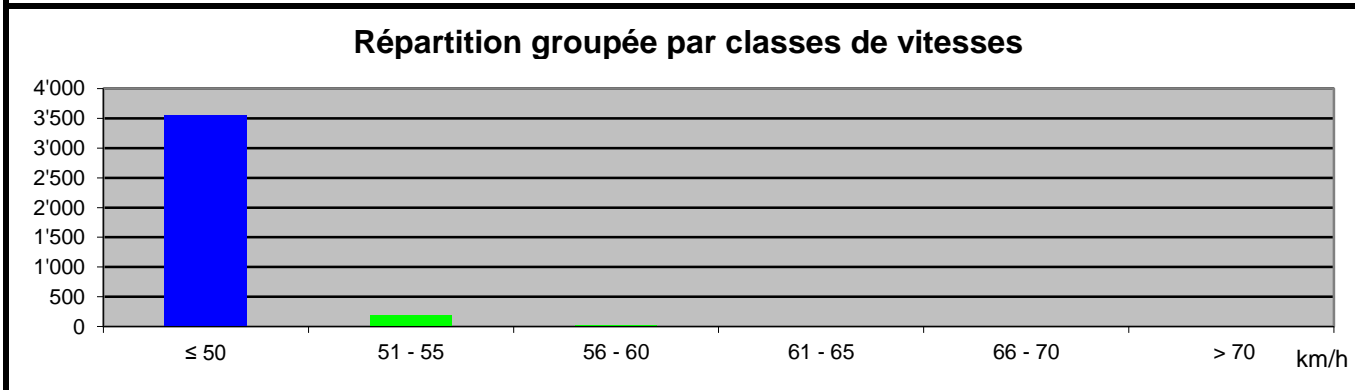

Nombres selon les vitesses

No de site 3
Nom de rue Route de la Fortune

Heure début analyse 02.03.2015 10:00:24
Heure fin analyse 03.03.2015 10:52:00

Genre de rue principale
Propriétés communale, en localité

Localité 1407 Donneloye
en direction Prahins
Limitation de vitesse 50 km/h

Distribution des vitesses									
km/h	nbre	km/h	nbre	km/h	nbre	km/h	nbre	km/h	nbre
3	---	42	293	81	---	120	---	159	---
4	---	43	270	82	---	121	---	160	---
5	---	44	284	83	---	122	---	161	---
6	---	45	292	84	---	123	---	162	---
7	---	46	254	85	---	124	---	163	---
8	---	47	226	86	---	125	---	164	---
9	4	48	149	87	---	126	---	165	---
10	3	49	136	88	---	127	---	166	---
11	5	50	92	89	---	128	---	167	---
12	2	51	81	90	---	129	---	168	---
13	2	52	50	91	---	130	---	169	---
14	4	53	31	92	---	131	---	170	---
15	1	54	20	93	---	132	---	171	---
16	2	55	13	94	---	133	---	172	---
17	5	56	6	95	---	134	---	173	---
18	2	57	2	96	---	135	---	174	---
19	6	58	6	97	---	136	---	175	---
20	5	59	3	98	---	137	---	176	---
21	5	60	4	99	---	138	---	177	---
22	8	61	4	100	---	139	---	178	---
23	6	62	3	101	---	140	---	179	---
24	7	63	1	102	---	141	---	180	---
25	13	64	2	103	---	142	---	181	---
26	6	65	---	104	---	143	---	182	---
27	14	66	2	105	---	144	---	183	---
28	11	67	---	106	---	145	---	184	---
29	18	68	---	107	---	146	---	185	---
30	25	69	1	108	---	147	---	186	---
31	29	70	3	109	---	148	---	187	---
32	60	71	---	110	---	149	---	188	---
33	68	72	---	111	---	150	---	189	---
34	73	73	---	112	---	151	---	190	---
35	97	74	---	113	---	152	---	191	---
36	111	75	---	114	---	153	---	192	---
37	153	76	---	115	---	154	---	193	---
38	151	77	---	116	---	155	---	194	---
39	212	78	---	117	---	156	---	195	---
40	190	79	---	118	---	157	---	196	---
41	256	80	---	119	---	158	---	197	---

Résultats statistiques		
Total		3'782
	≤ 50 km/h	3'550
	51 - 55 km/h	195
	56 - 60 km/h	21
	61 - 65 km/h	10
	66 - 70 km/h	6
	> 70 km/h	0
Vitesse moyenne	V_m	42.0 km/h
Vitesse 85% véh.	V_{85}	48 km/h
Vitesse 50% véh.	V_{50}	43 km/h
Nombre de valeurs	$\leq V_{50}$	2'117

Nombres selon les vitesses

No de site : 3
Nom de rue : Route de la Fortune
Localité : 1407 Donneloye
Propriétés : communale , en localité

Heure début analyse : 02.03.2015 : 10:00:24
Heure fin analyse : 03.03.2015 : 10:52:00
Genre de rue : principale
en direction : Prahins
Limitation de vitesse : 50 km/h