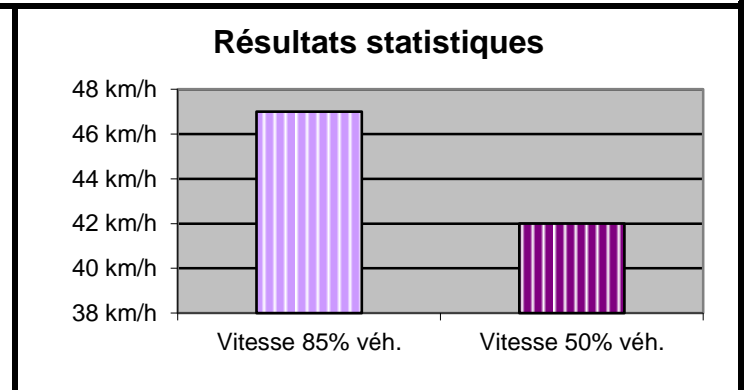

Nombres selon les vitesses

No de site 1
Nom de rue Route de la Fortune

Heure début analyse 03.03.2015 11:03:00
Heure fin analyse 05.03.2015 09:59:42

Genre de rue principale
Propriétés communale, en localité

Localité 1047 Donneloye
en direction Prahins
Limitation de vitesse 50 km/h

Distribution des vitesses									
km/h	nbre	km/h	nbre	km/h	nbre	km/h	nbre	km/h	nbre
3	---	42	554	81	---	120	---	159	---
4	---	43	568	82	---	121	---	160	---
5	---	44	605	83	---	122	---	161	---
6	---	45	544	84	---	123	---	162	---
7	---	46	470	85	---	124	---	163	---
8	6	47	392	86	---	125	---	164	---
9	7	48	307	87	---	126	---	165	---
10	9	49	232	88	---	127	---	166	---
11	17	50	165	89	---	128	---	167	---
12	23	51	107	90	---	129	---	168	---
13	25	52	65	91	---	130	---	169	---
14	12	53	43	92	---	131	---	170	---
15	18	54	24	93	---	132	---	171	---
16	17	55	19	94	---	133	---	172	---
17	20	56	12	95	---	134	---	173	---
18	11	57	9	96	---	135	---	174	---
19	4	58	10	97	---	136	---	175	---
20	9	59	6	98	---	137	---	176	---
21	18	60	3	99	---	138	---	177	---
22	15	61	1	100	---	139	---	178	---
23	29	62	2	101	---	140	---	179	---
24	16	63	---	102	---	141	---	180	---
25	20	64	---	103	---	142	---	181	---
26	34	65	---	104	---	143	---	182	---
27	24	66	---	105	---	144	---	183	---
28	43	67	---	106	---	145	---	184	---
29	49	68	---	107	---	146	---	185	---
30	62	69	1	108	---	147	---	186	---
31	108	70	---	109	---	148	---	187	---
32	102	71	---	110	---	149	---	188	---
33	120	72	---	111	---	150	---	189	---
34	148	73	---	112	---	151	---	190	---
35	176	74	---	113	---	152	---	191	---
36	219	75	---	114	---	153	---	192	---
37	275	76	---	115	---	154	---	193	---
38	303	77	---	116	---	155	---	194	---
39	360	78	---	117	---	156	---	195	---
40	442	79	---	118	---	157	---	196	---
41	477	80	---	119	---	158	---	197	---

Résultats statistiques		
Total		7'357
	≤ 50 km/h	7'055
	51 - 55 km/h	258
	56 - 60 km/h	40
	61 - 65 km/h	3
	66 - 70 km/h	1
	> 70 km/h	0
Vitesse moyenne	V_m	41.1 km/h
Vitesse 85% véh.	V_{85}	47 km/h
Vitesse 50% véh.	V_{50}	42 km/h
Nombre de valeurs	$\leq V_{50}$	3'772

Nombres selon les vitesses

No de site : 1
Nom de rue : Route de la Fortune
Localité : 1047 Donneloye
Propriétés : communale , en localité

Heure début analyse : 03.03.2015 : 11:03:00
Heure fin analyse : 05.03.2015 : 09:59:42
Genre de rue : principale
en direction : Prahins
Limitation de vitesse : 50 km/h