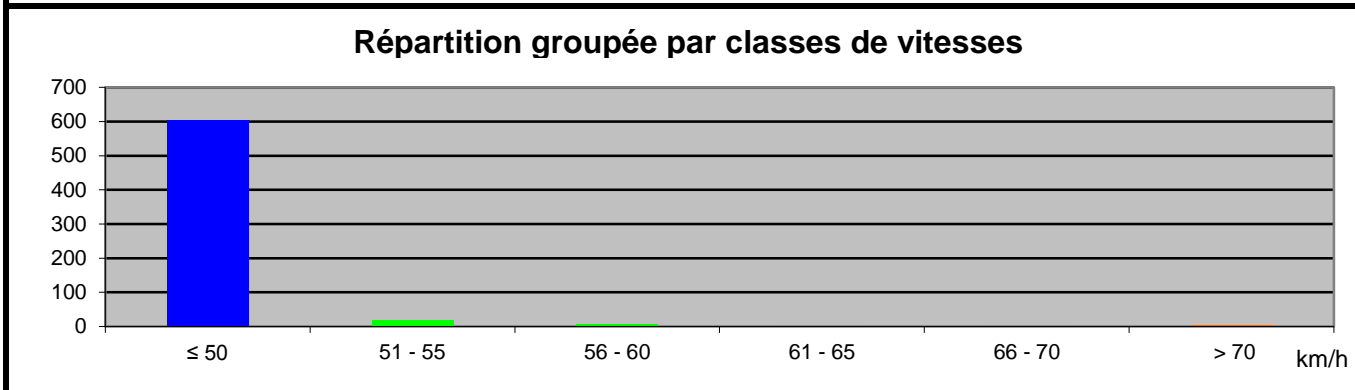

Nombres selon les vitesses

No de site 1
Nom de rue Rue de la Barbeyre

Heure début analyse 24.02.2015 14:04:00
Heure fin analyse 26.02.2015 17:59:18

Genre de rue secondaire
Propriétés communale , en localité

Localité 1407 Gossens
en direction Orzens
Limitation de vitesse 50 km/h

Distribution des vitesses									
km/h	nbre	km/h	nbre	km/h	nbre	km/h	nbre	km/h	nbre
3	---	42	32	81	---	120	---	159	---
4	---	43	36	82	---	121	---	160	---
5	---	44	24	83	---	122	---	161	---
6	---	45	17	84	---	123	---	162	---
7	---	46	23	85	---	124	---	163	---
8	5	47	13	86	---	125	---	164	---
9	1	48	11	87	---	126	---	165	---
10	---	49	6	88	---	127	---	166	---
11	4	50	5	89	---	128	---	167	---
12	4	51	4	90	---	129	---	168	---
13	5	52	4	91	---	130	---	169	---
14	2	53	3	92	---	131	---	170	---
15	4	54	5	93	---	132	---	171	---
16	4	55	3	94	---	133	---	172	---
17	3	56	2	95	---	134	---	173	---
18	1	57	1	96	---	135	---	174	---
19	7	58	3	97	---	136	---	175	---
20	6	59	1	98	---	137	---	176	---
21	2	60	---	99	---	138	---	177	---
22	2	61	---	100	---	139	---	178	---
23	7	62	---	101	---	140	---	179	---
24	3	63	---	102	---	141	---	180	---
25	4	64	2	103	---	142	---	181	---
26	3	65	---	104	---	143	---	182	---
27	12	66	1	105	---	144	---	183	---
28	5	67	1	106	---	145	---	184	---
29	13	68	---	107	---	146	---	185	---
30	17	69	---	108	---	147	---	186	---
31	18	70	1	109	---	148	---	187	---
32	21	71	---	110	---	149	---	188	---
33	23	72	1	111	---	150	---	189	---
34	38	73	1	112	---	151	---	190	---
35	21	74	---	113	---	152	---	191	---
36	31	75	---	114	---	153	---	192	---
37	32	76	2	115	---	154	---	193	---
38	27	77	---	116	---	155	---	194	---
39	35	78	---	117	---	156	---	195	---
40	39	79	---	118	---	157	---	196	---
41	39	80	---	119	---	158	---	197	---

Résultats statistiques		
Total		640
	≤ 50 km/h	605
	51 - 55 km/h	19
	56 - 60 km/h	7
	61 - 65 km/h	2
	66 - 70 km/h	3
	> 70 km/h	4
Vitesse moyenne	V_m	37.3 km/h
Vitesse 85% véh.	V_{85}	45 km/h
Vitesse 50% véh.	V_{50}	38 km/h
Nombre de valeurs	$\leq V_{50}$	325

Nombres selon les vitesses

No de site : 1
Nom de rue : Rue de la Barbeyre
Localité : 1407 Gossens
Propriétés : communale , en localité

Heure début analyse : 24.02.2015 : 14:04:00
Heure fin analyse : 26.02.2015 : 17:59:18
Genre de rue : secondaire
en direction : Orzens
Limitation de vitesse : 50 km/h