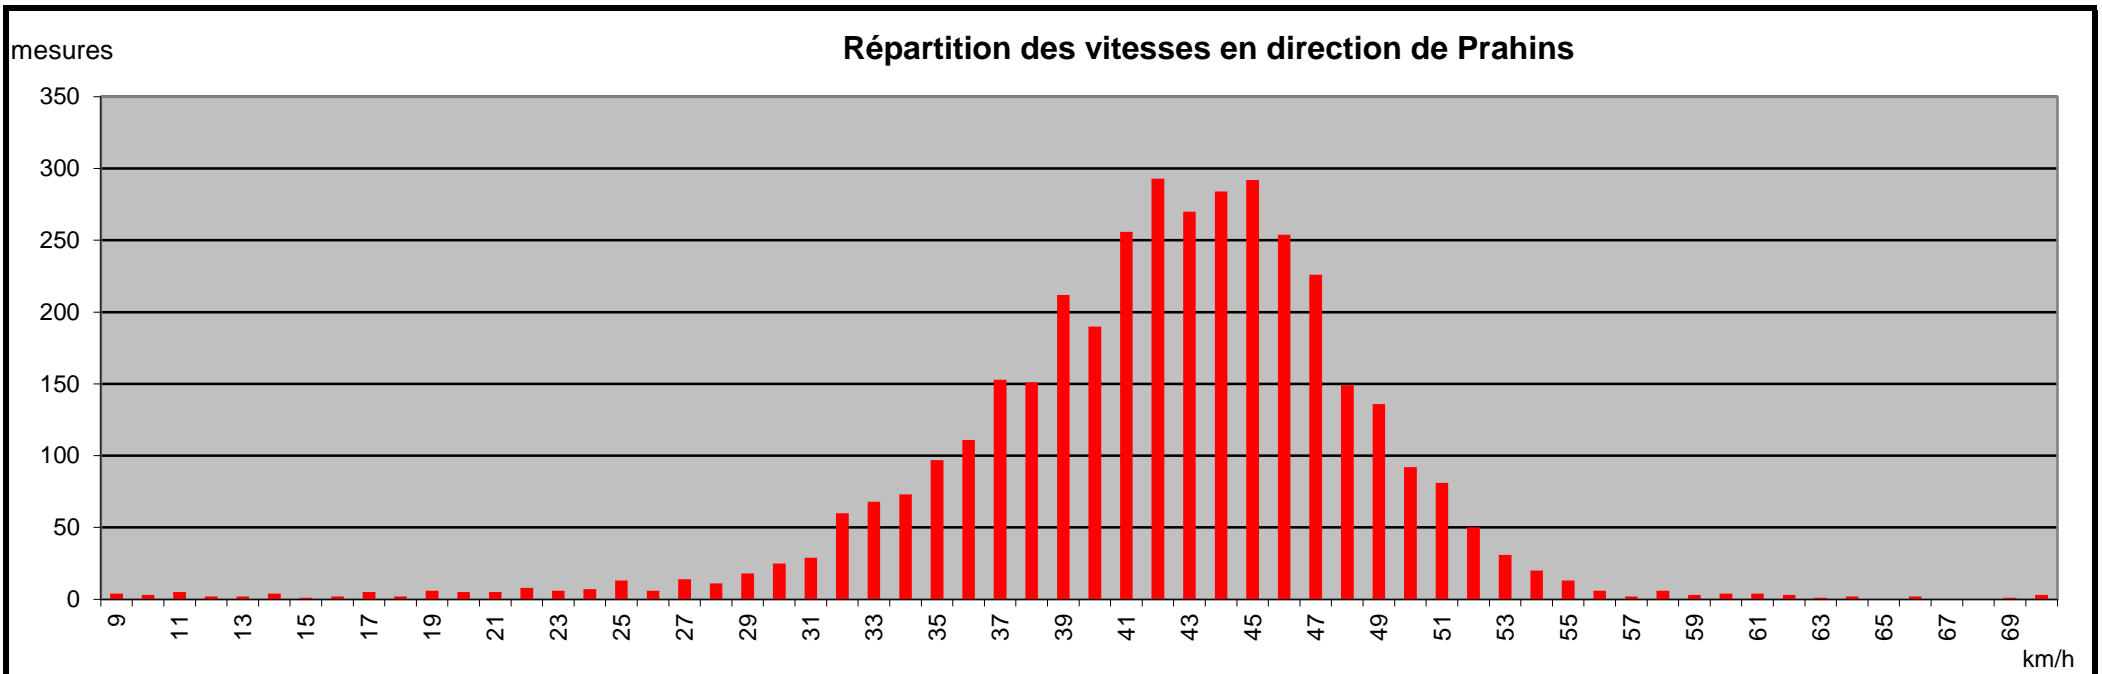

Nombres selon les vitesses

No de site 3
Nom de rue Route de la Fortune

Heure début analyse 02.03.2015 10:00:24
Heure fin analyse 03.03.2015 10:52:00

Genre de rue principale
Propriétés communale, en localité

Localité 1407 Donneloye
en direction Prahins
Limitation de vitesse 50 km/h

Distribution des vitesses									
km/h	nbre	km/h	nbre	km/h	nbre	km/h	nbre	km/h	nbre
3	---	42	293	81	---	120	---	159	---
4	---	43	270	82	---	121	---	160	---
5	---	44	284	83	---	122	---	161	---
6	---	45	292	84	---	123	---	162	---
7	---	46	254	85	---	124	---	163	---
8	---	47	226	86	---	125	---	164	---
9	4	48	149	87	---	126	---	165	---
10	3	49	136	88	---	127	---	166	---
11	5	50	92	89	---	128	---	167	---
12	2	51	81	90	---	129	---	168	---
13	2	52	50	91	---	130	---	169	---
14	4	53	31	92	---	131	---	170	---
15	1	54	20	93	---	132	---	171	---
16	2	55	13	94	---	133	---	172	---
17	5	56	6	95	---	134	---	173	---
18	2	57	2	96	---	135	---	174	---
19	6	58	6	97	---	136	---	175	---
20	5	59	3	98	---	137	---	176	---
21	5	60	4	99	---	138	---	177	---
22	8	61	4	100	---	139	---	178	---
23	6	62	3	101	---	140	---	179	---
24	7	63	1	102	---	141	---	180	---
25	13	64	2	103	---	142	---	181	---
26	6	65	---	104	---	143	---	182	---
27	14	66	2	105	---	144	---	183	---
28	11	67	---	106	---	145	---	184	---
29	18	68	---	107	---	146	---	185	---
30	25	69	1	108	---	147	---	186	---
31	29	70	3	109	---	148	---	187	---
32	60	71	---	110	---	149	---	188	---
33	68	72	---	111	---	150	---	189	---
34	73	73	---	112	---	151	---	190	---
35	97	74	---	113	---	152	---	191	---
36	111	75	---	114	---	153	---	192	---
37	153	76	---	115	---	154	---	193	---
38	151	77	---	116	---	155	---	194	---
39	212	78	---	117	---	156	---	195	---
40	190	79	---	118	---	157	---	196	---
41	256	80	---	119	---	158	---	197	---

Résultats statistiques		
Total		3'782
	≤ 50 km/h	3'550
	51 - 55 km/h	195
	56 - 60 km/h	21
	61 - 65 km/h	10
	66 - 70 km/h	6
	> 70 km/h	0
Vitesse moyenne	V_m	42.0 km/h
Vitesse 85% véh.	V_{85}	48 km/h
Vitesse 50% véh.	V_{50}	43 km/h
Nombre de valeurs	$\leq V_{50}$	2'117

Nombres selon les vitesses

No de site : 3
Nom de rue : Route de la Fortune
Localité : 1407 Donneloye
Propriétés : communale , en localité

Heure début analyse : 02.03.2015 : 10:00:24
Heure fin analyse : 03.03.2015 : 10:52:00
Genre de rue : principale
en direction : Prahins
Limitation de vitesse : 50 km/h