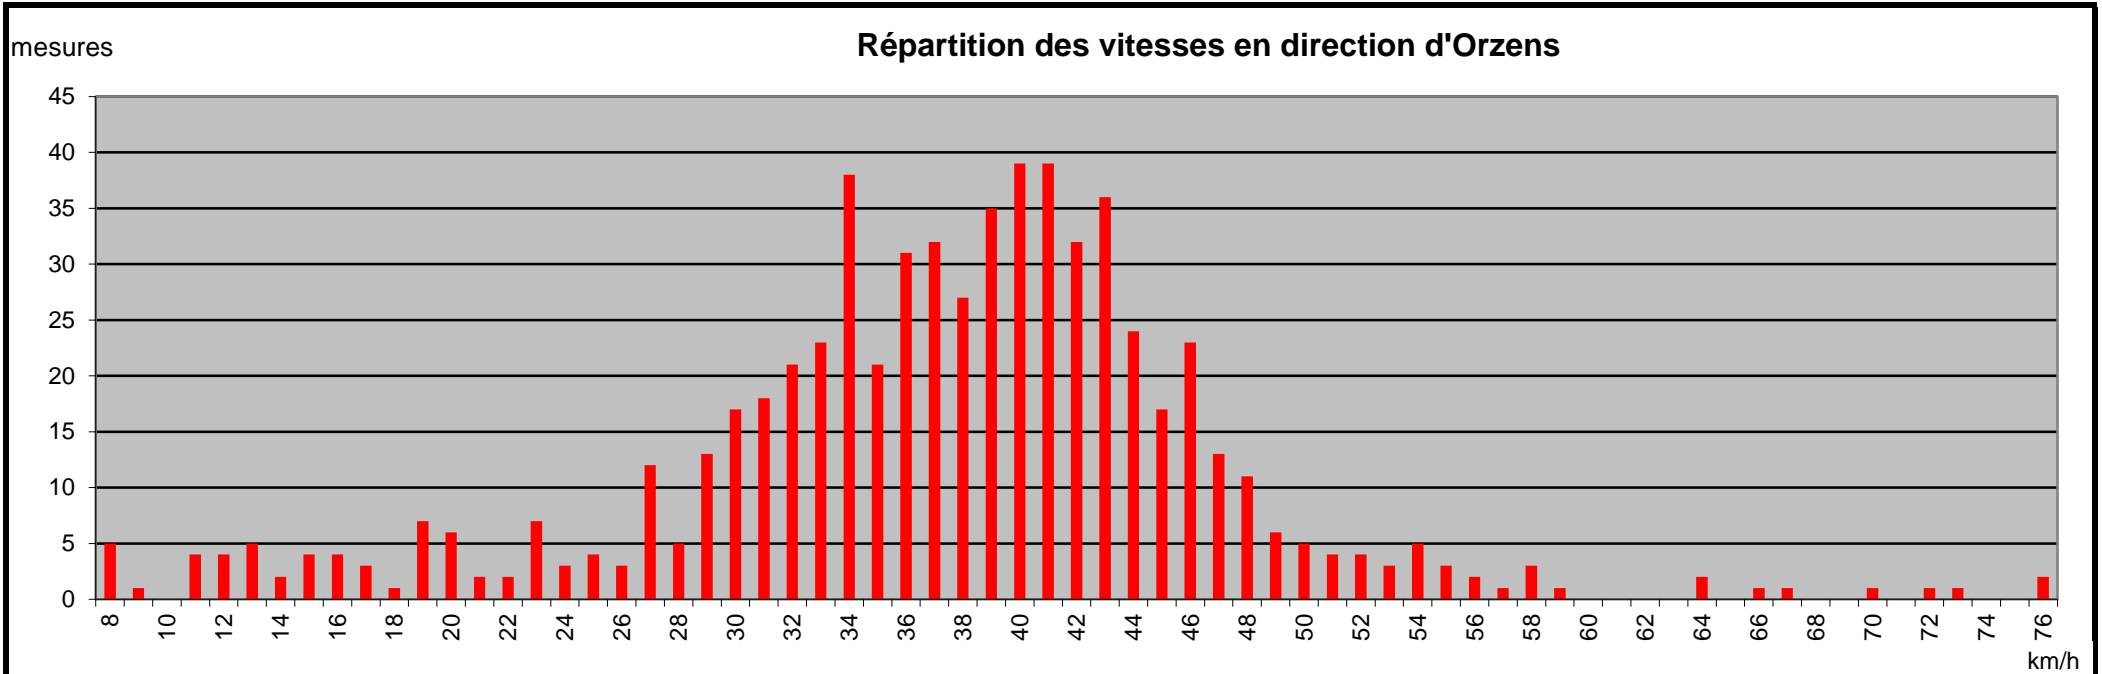

Nombres selon les vitesses

No de site 1
Nom de rue Rue de la Barbeyre

Heure début analyse 24.02.2015 14:04:00
Heure fin analyse 26.02.2015 17:59:18

Genre de rue secondaire
Propriétés communale , en localité

Localité 1407 Gossens
en direction Orzens
Limitation de vitesse 50 km/h

Distribution des vitesses									
km/h	nbre	km/h	nbre	km/h	nbre	km/h	nbre	km/h	nbre
3	---	42	32	81	---	120	---	159	---
4	---	43	36	82	---	121	---	160	---
5	---	44	24	83	---	122	---	161	---
6	---	45	17	84	---	123	---	162	---
7	---	46	23	85	---	124	---	163	---
8	5	47	13	86	---	125	---	164	---
9	1	48	11	87	---	126	---	165	---
10	---	49	6	88	---	127	---	166	---
11	4	50	5	89	---	128	---	167	---
12	4	51	4	90	---	129	---	168	---
13	5	52	4	91	---	130	---	169	---
14	2	53	3	92	---	131	---	170	---
15	4	54	5	93	---	132	---	171	---
16	4	55	3	94	---	133	---	172	---
17	3	56	2	95	---	134	---	173	---
18	1	57	1	96	---	135	---	174	---
19	7	58	3	97	---	136	---	175	---
20	6	59	1	98	---	137	---	176	---
21	2	60	---	99	---	138	---	177	---
22	2	61	---	100	---	139	---	178	---
23	7	62	---	101	---	140	---	179	---
24	3	63	---	102	---	141	---	180	---
25	4	64	2	103	---	142	---	181	---
26	3	65	---	104	---	143	---	182	---
27	12	66	1	105	---	144	---	183	---
28	5	67	1	106	---	145	---	184	---
29	13	68	---	107	---	146	---	185	---
30	17	69	---	108	---	147	---	186	---
31	18	70	1	109	---	148	---	187	---
32	21	71	---	110	---	149	---	188	---
33	23	72	1	111	---	150	---	189	---
34	38	73	1	112	---	151	---	190	---
35	21	74	---	113	---	152	---	191	---
36	31	75	---	114	---	153	---	192	---
37	32	76	2	115	---	154	---	193	---
38	27	77	---	116	---	155	---	194	---
39	35	78	---	117	---	156	---	195	---
40	39	79	---	118	---	157	---	196	---
41	39	80	---	119	---	158	---	197	---

Résultats statistiques		
Total		640
	≤ 50 km/h	605
	51 - 55 km/h	19
	56 - 60 km/h	7
	61 - 65 km/h	2
	66 - 70 km/h	3
	> 70 km/h	4
Vitesse moyenne	V_m	37.3 km/h
Vitesse 85% véh.	V_{85}	45 km/h
Vitesse 50% véh.	V_{50}	38 km/h
Nombre de valeurs	$\leq V_{50}$	325

Nombres selon les vitesses

No de site : 1
Nom de rue : Rue de la Barbeyre
Localité : 1407 Gossens
Propriétés : communale , en localité

Heure début analyse : 24.02.2015 : 14:04:00
Heure fin analyse : 26.02.2015 : 17:59:18
Genre de rue : secondaire
en direction : Orzens
Limitation de vitesse : 50 km/h